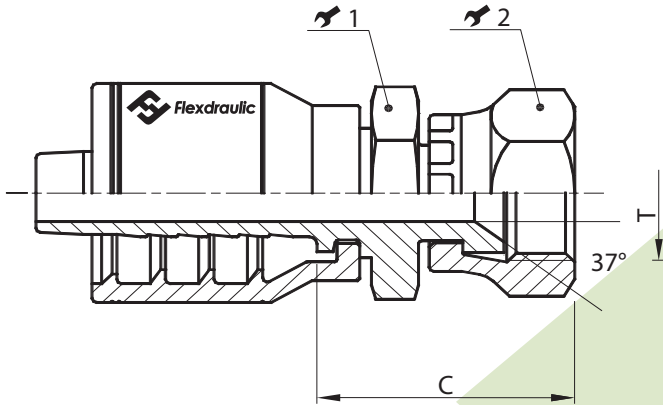

JIC

JIC 37° Female Swivel

One Piece Bite The Wire

Part #	Hose I.D.		JIC 37° (T)		Cutoff (C)	Wrench		Wrench	
	Inch	Size	Size	Thread	Inch	1 (Inch) ↗ 1 (mm)	2 (Inch) ↗ 2 (mm)		
A04-604	¼"	-04	04	7/16" - 20	1.15"	9/16"	14	9/16"	-
A04-605	¼"	-04	05	½" - 20	1.26"	9/16"	14	1 1/16"	17
A04-606	¼"	-04	06	9/16" - 18	1.22"	9/16"	14	1 1/16"	-
A06-604	3/8"	-06	04	7/16" - 20	1.19"	1 1/16"	17	9/16"	-
A06-605	3/8"	-06	05	½" - 20	1.30"	1 1/16"	17	1 1/16"	17
A06-606	3/8"	-06	06	9/16" - 18	1.31"	1 1/16"	17	1 1/16"	-
A06-608	3/8"	-06	08	¾" - 16	1.44"	¾"	19	7/8"	-
A06-610	3/8"	-06	10	7/8" - 14	1.65"	7/8"	22	1 1/16"	27
A08-606	½"	-08	06	9/16" - 18	1.33"	¾"	19	1 1/16"	-
A08-608	½"	-08	08	¾" - 16	1.42"	¾"	19	7/8"	-
A08-610	½"	-08	10	7/8" - 14	1.67"	7/8"	22	1 1/16"	27
A08-612	½"	-08	12	1 1/16" - 12	1.94"	1 1/16"	27	1 ¼"	32
A10-608	5/8"	-10	08	¾" - 16	1.50"	7/8"	22	1 5/16"	24
A10-610	5/8"	-10	10	7/8" - 14	1.67"	7/8"	22	1 1/16"	27
A10-612	5/8"	-10	12	1 1/16" - 12	1.94"	1 1/16"	27	1 ¼"	32
A12-610	¾"	-12	10	7/8" - 14	1.93"	1 1/16"	27	1 1/16"	27
A12-612	¾"	-12	12	1 1/16" - 12	1.96"	1 1/16"	27	1 ¼"	32
A12-614	¾"	-12	14	1 3/16" - 12	1.79"	1 3/16"	30	1 7/16"	36
A12-616	¾"	-12	16	1 5/16" - 12	2.05"	1 ¼"	32	1 ½"	38
A16-612	1"	-16	12	1 1/16" - 12	1.92"	1 ¼"	32	1 ¼"	32
A16-616	1"	-16	16	1 5/16" - 12	2.01"	1 ¼"	32	1 ½"	38
A16-620	1"	-16	20	1 5/8" - 12	1.80"	No Hex	No Hex	2"	50